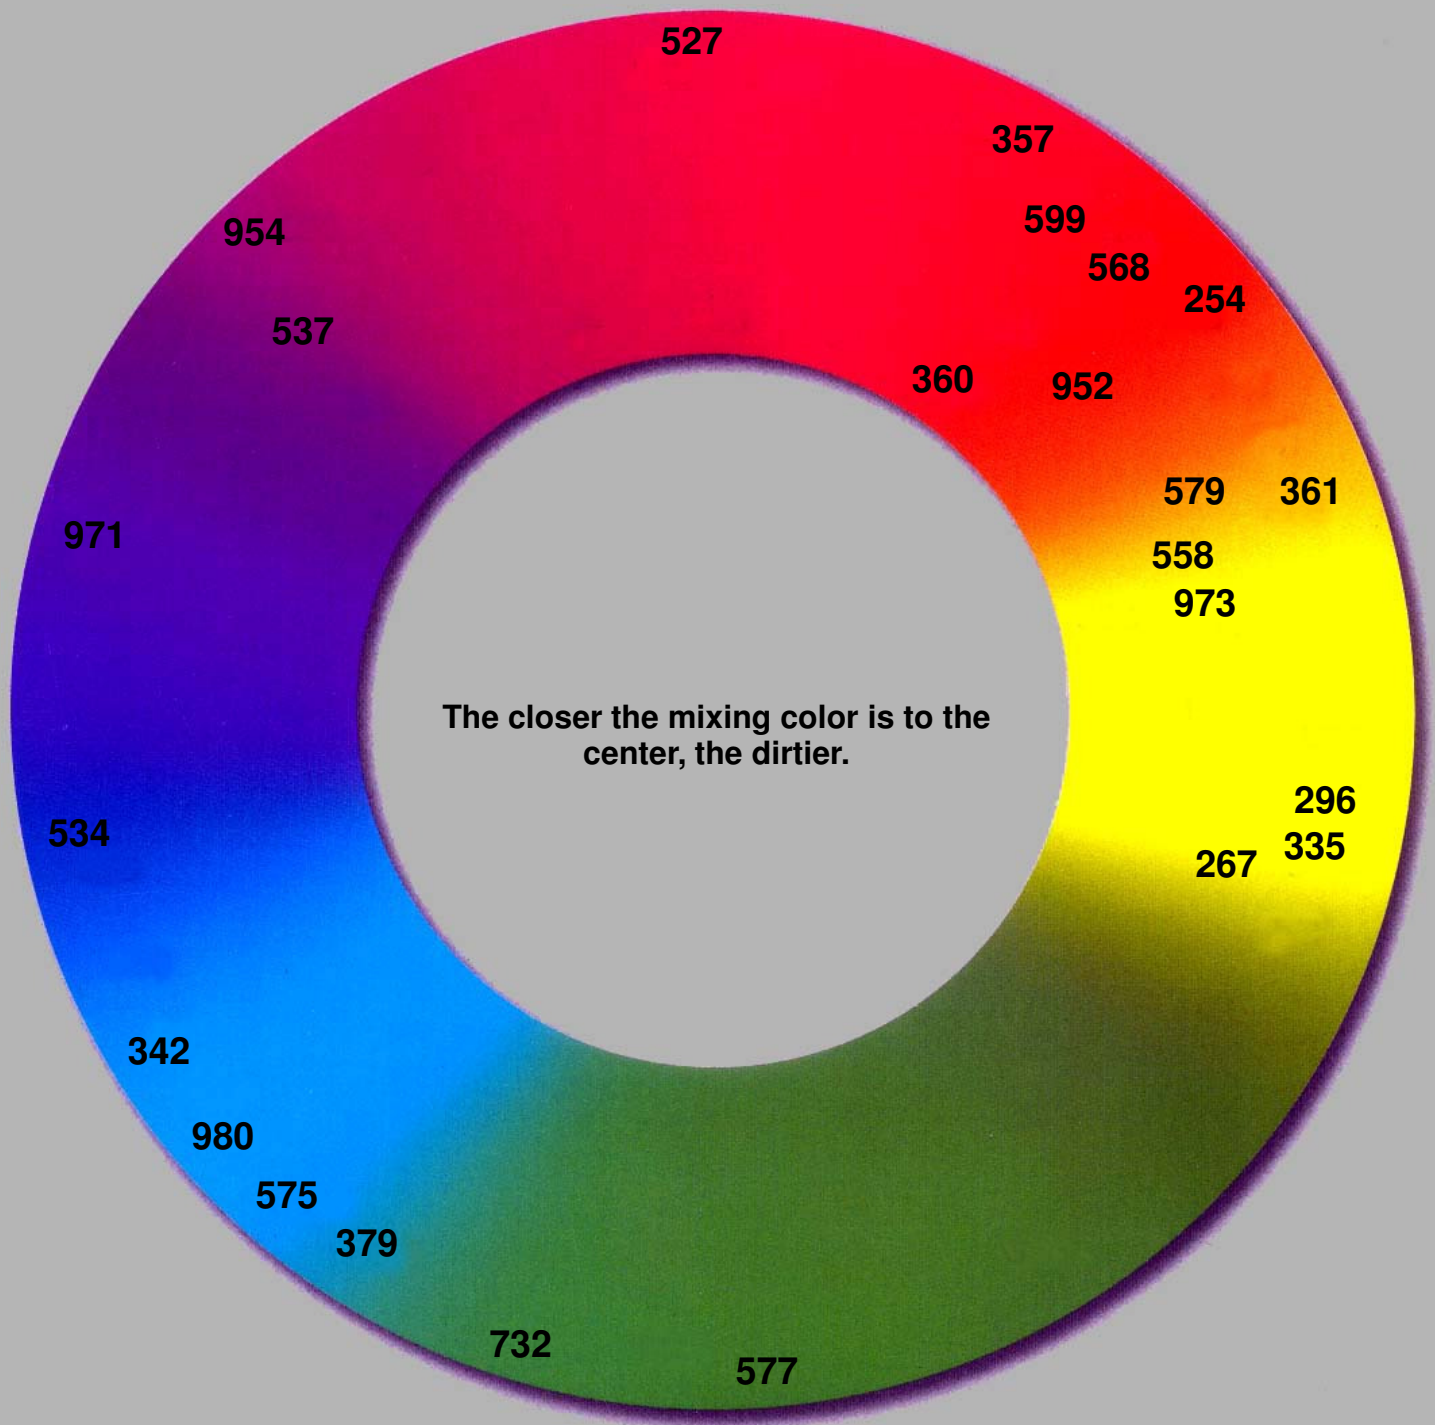

AUTOWAVE MM SOLIDS

Black, white, metallic and pearl colors are not included in the color wheel.